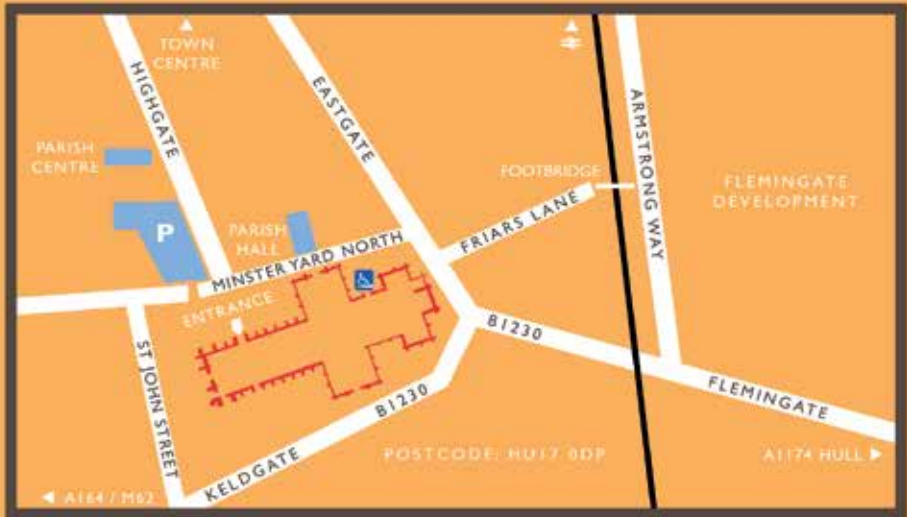

DISCOVER BEVERLEY MINSTER at twilight

PLAN YOUR VISIT

OPENING HOURS

MONDAY - SATURDAY

June - August: 9.00-17.30; September 9.00-17.00

SUNDAY 12.00 - 17.00

Services on Sunday 8.00, 10.30, 17.30

MINSTER SHOP