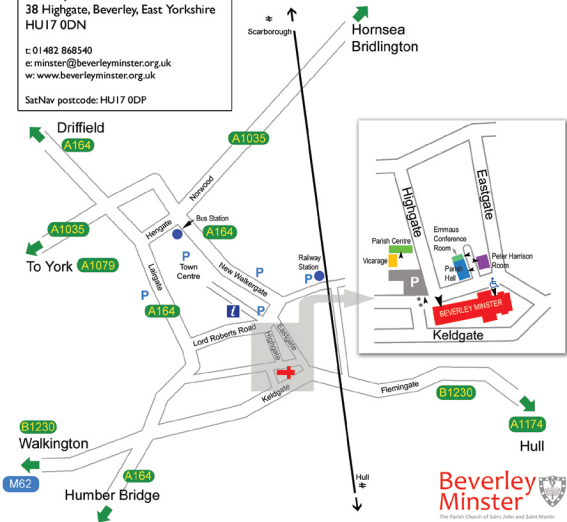

Beverley Minster Parish Centre
38 Highgate, Beverley, East Yorkshire
HU17 0DN

t: 01482 868540
e: minster@beverleyminster.org.uk
w: www.beverleyminster.org.uk

SatNav postcode: HU17 0DP

Beverley Minster
The Parish Church of Saints John and Saint Martin